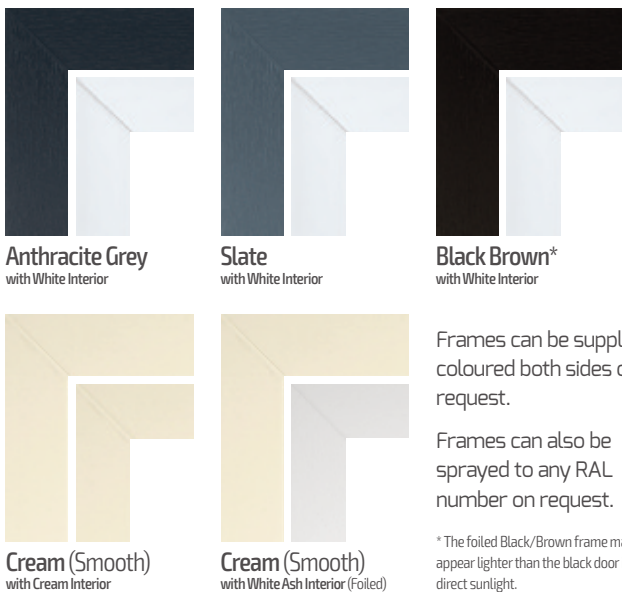

# Door Colours

Doors are supplied with white internal colour as standard, however coloured both sides is available on request. RAL numbers are for reference only. Different materials will give different shade variations when painted with the same RAL. Foiled frames and door slabs may appear slightly different due to the nature of the materials and light reflecting from them.

## Can't see the colour you really want?

No problem! All of our doors and frames can be sprayed in any RAL colour\* of your choice.

\* Additional costs and lead times apply

# Frame Colours

Frames can be supplied coloured both sides on request.

Frames can also be sprayed to any RAL number on request.

\* The foiled Black/Brown frame may appear lighter than the black door in direct sunlight.

Door Style: Urban Vilamoura  
Door Colour: Blue  
Decorative Glass: Satin ●

Door Style: Urban Seminole  
Door Colour: Black  
Decorative Glass: Satin ●

Door Style: Urban Seminole  
Door Colour: Slate  
Decorative Glass: Etch Border