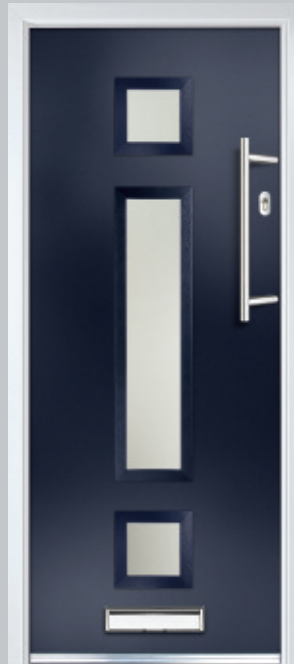

Door Style: Urban Vilamoura
Door Colour: Blue
Decorative Glass: Satin ●