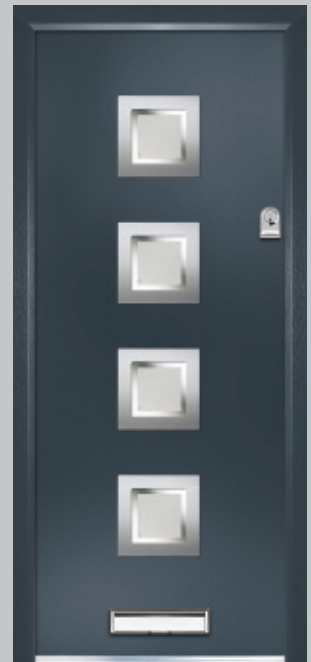

Door Style: **Inox Nice**
Door Colour: **Anthracite Grey**
Decorative Glass: **Etch Border** ▲●