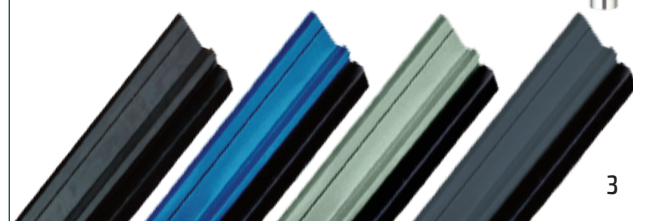

White

Black

Chrome

Long Handles

Available in:  
600mm or  
1200mm

Coloured Drip Bars

Available in: Anthracite Grey, Black, Blue, Chartwell Green, Cream, Duck Egg Blue, French Blue, Green, Moondust, Red, Royal Magenta and Slate