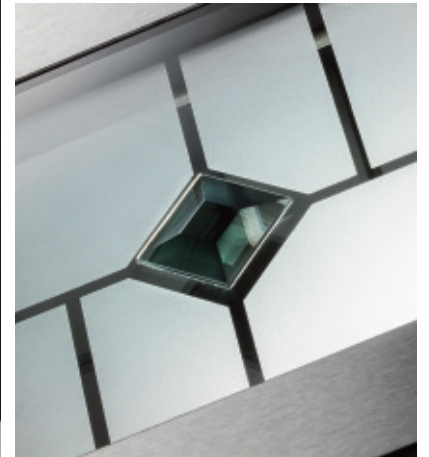

Inox

Contemporary Collection